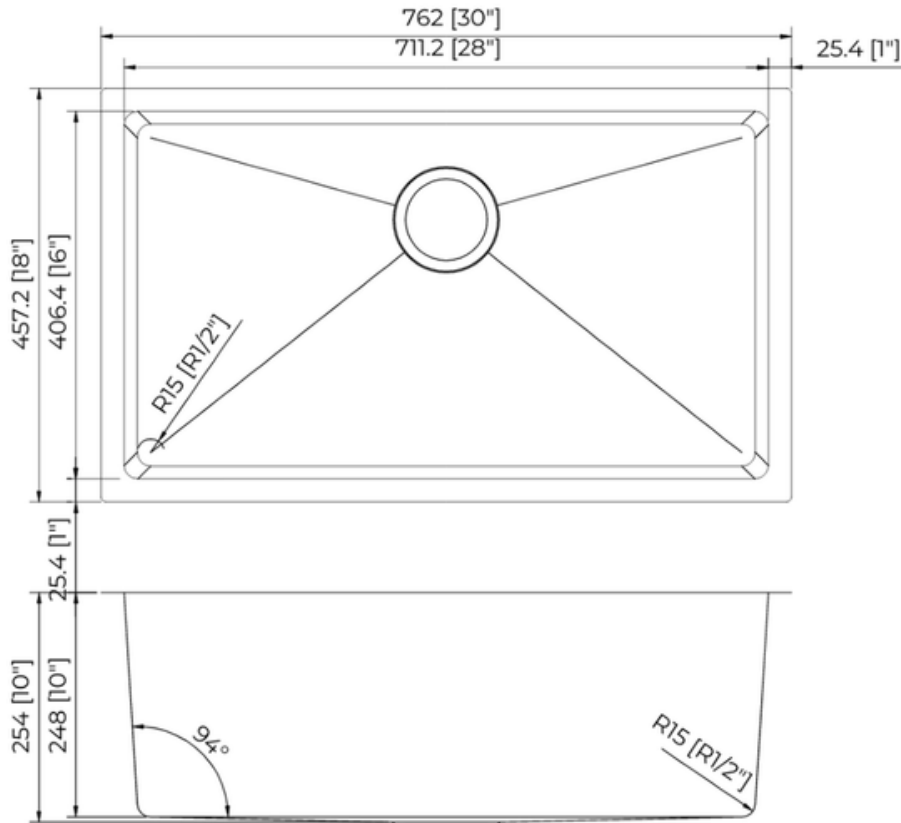

### Technical Information

All product dimensions are nominal  
Exterior Measurements: 30" x 18" x 10"  
Interior Measurements: 28" x 16" x 10"  
Bowl Configuration: Single